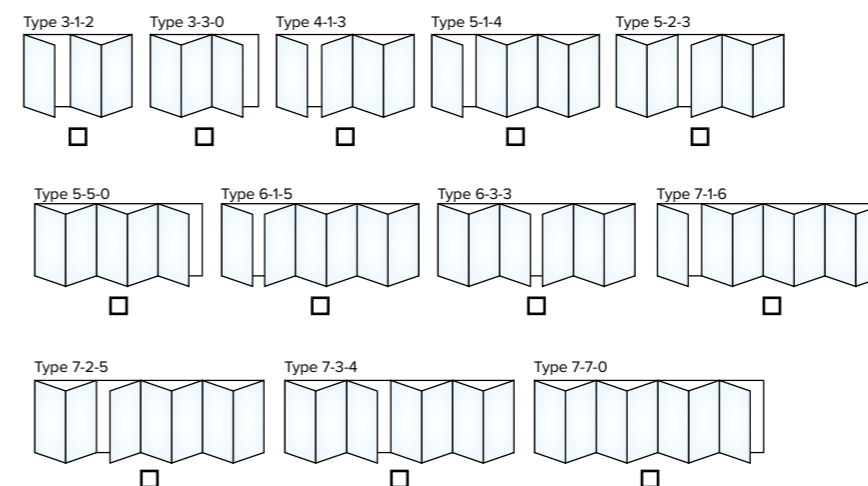

Bifolding doors

Bifolding Door Opening configurations

These configurations will not have a traffic door and cannot be opened from outside.

HERITAGE WINDOWS

Features

- Black powder coated aluminium
- Black handles
- Slim flush profile
- PAS 24 security
- 28mm double glazing
- 70 frame depth front to back
- Internally glazed
- Suitable for use in residential and light commercial environments

Options

- Side hung or top hung windows
- 36mm Glazing option, U-Value 1.2 W/m²K (0.7 centre pane value)
- Externally glazed

Dimensions

- Side hung max width 750mm
- Side hung max height 1400mm
- Top hung max width 1400mm
- Top hung max height 1400mm