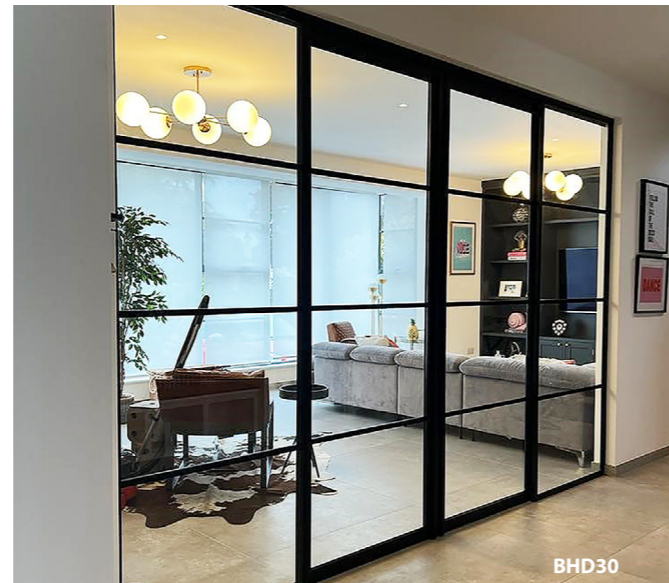

Art Deco
Windows & Doors

FAIRCO
WINDOWS & DOORS

BHD30

INTERNAL DOORS, FIXED SCREENS AND ROOM DIVIDERS

Standard Specification

- Black matt powder coated aluminium
- Slim aluminium sightlines
- Roller ball door catch with fixed handle
- 8mm toughened single glazing
- Suitable for residential and light commercial
- Discreet door stop to the top of all opening doors

Configurations Available

- Single doors with concealed hinges
- Double doors with concealed hinges
- Fixed screens
- Room dividers

BHD30

Hinged single door with fixed screen

1. 57mm Interlock sightline
2. Frame depth 30mm front to back
3. 25mm Black glazing bars
4. 8mm Toughened single glazing
5. Black handle
6. Discreet door-stop

- Single Door Frame up to 1000mm wide x 2600mm high
- Double Door Frame up to 2000mm wide x 2600mm high
- Frame depth front to back 30mm
- Double doors interlock sightline 93mm

INTERNAL DOORS, FIXED SCREENS AND ROOM DIVIDERS