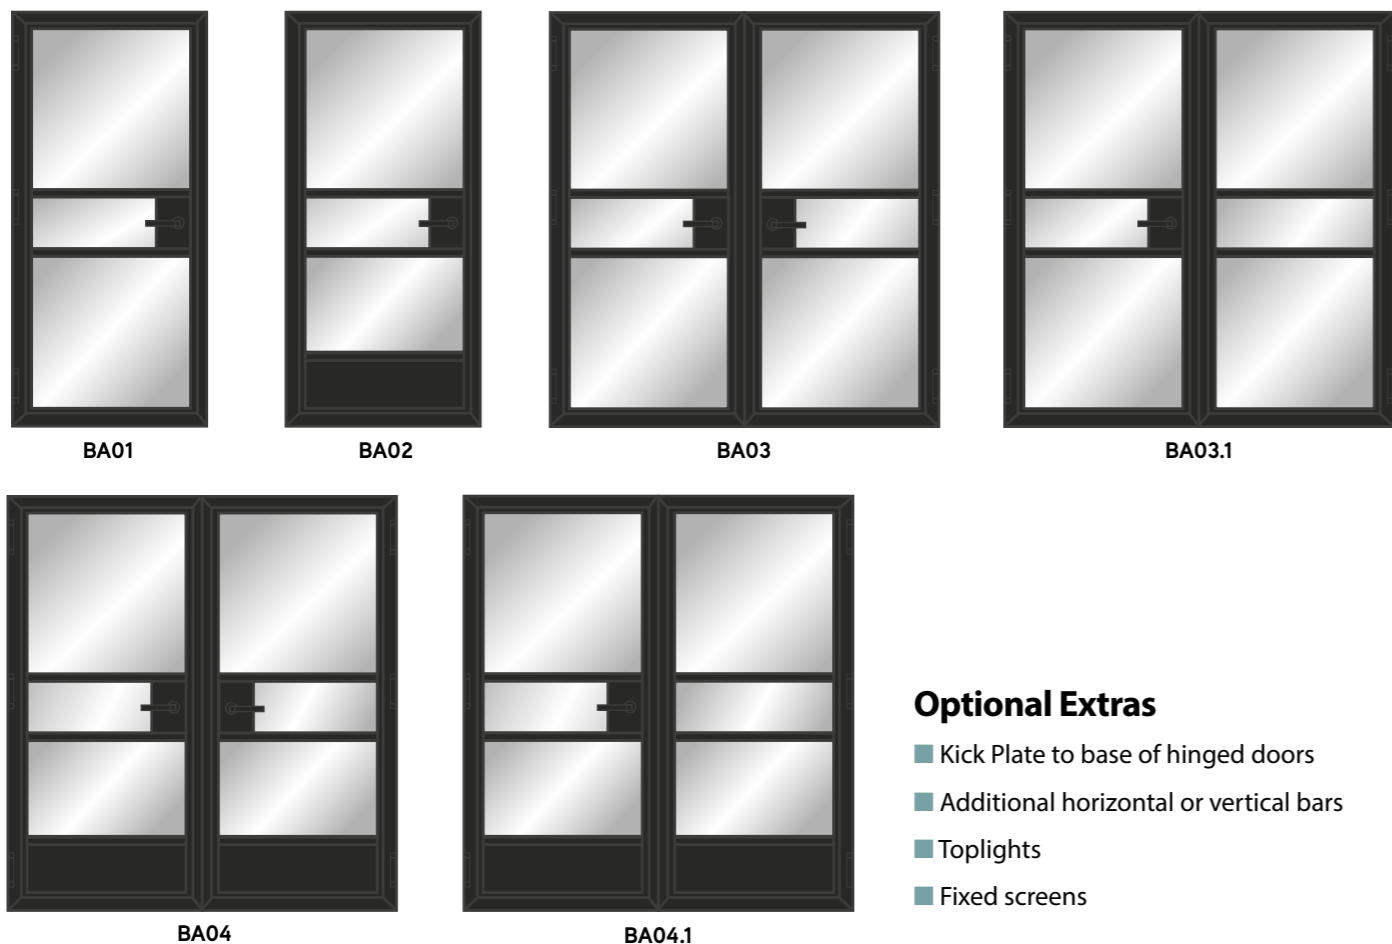

Standard Specification

- Black matt powder coated aluminium
- Lever handle to lead door with multi-point locking and three keys
- Hidden finger bolt to open secondary door
- Slim Aluminium Sightlines
- Internally beaded, 28mm double glazing
- U-Value of 1.4 W/m²K

Configurations Available

- Hinged single doors
- Hinged double doors
- Fixed screens
- Room dividers

1. 57mm Interlock sightline
2. Frame depth 70mm front to back
3. 28mm double glazing, internally glazed
4. Black lever handle
5. Hidden fingerbolt to secondary door
6. Top lights
7. Side lights with opening windows
8. Fixed glazing

Handles

- Black lever handle as standard

Colour

■ 
RAL 9005 Black Matt Powder Coated Aluminium

External Steel Look Door Dimensions

- Single Door Frame up to 1100mm wide
- Double Door Frame up to 2000mm wide
- Maximum Height 2500mm
- Frame Depth 70mm
- Interlock sightline – double doors 114mm

EXTERNAL HERITAGE DOORS, FIXED SCREENS AND BIFOLDING DOORS

Choose from our most popular designs

Optional Extras

- Kick Plate to base of hinged doors
- Additional horizontal or vertical bars
- Toplights
- Fixed screens